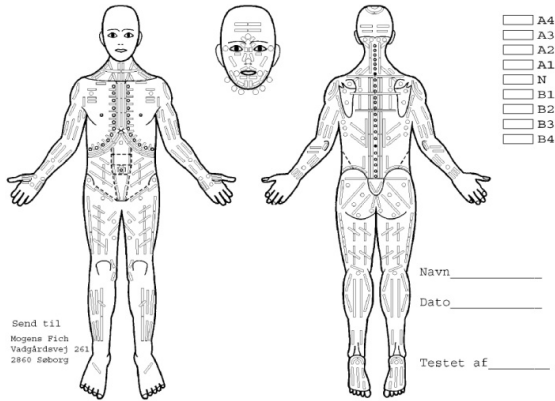

BODYDYNAMIC
International

Full Bodymap Education 2023

by Bodydynamic Analyst Lene Wisbom

An offer in the specialist education in the Full Bodymap from Bodydynamic International.

This is part of becoming a Bodydynamic Analyst and being able to do precise regressive work into deep early issues with your clients. You will be able to understand using this evidence based approach the unique knowledge from within each muscle, group of muscles and function and how to use it in your work.

Full Bodymap Training will provide you with the opportunity to find the forgotten resources, the path through chaos and trauma work. During the modules, you will learn the individual muscle's anatomical location, movement, function, and test is as it is presented and trained, as well as the individual participant's ability to sense, assess and decide the test response. There will also be time for deepening test reading, learning in the presentation of tests for a client, how to use it and an introduction in hands on for therapists.